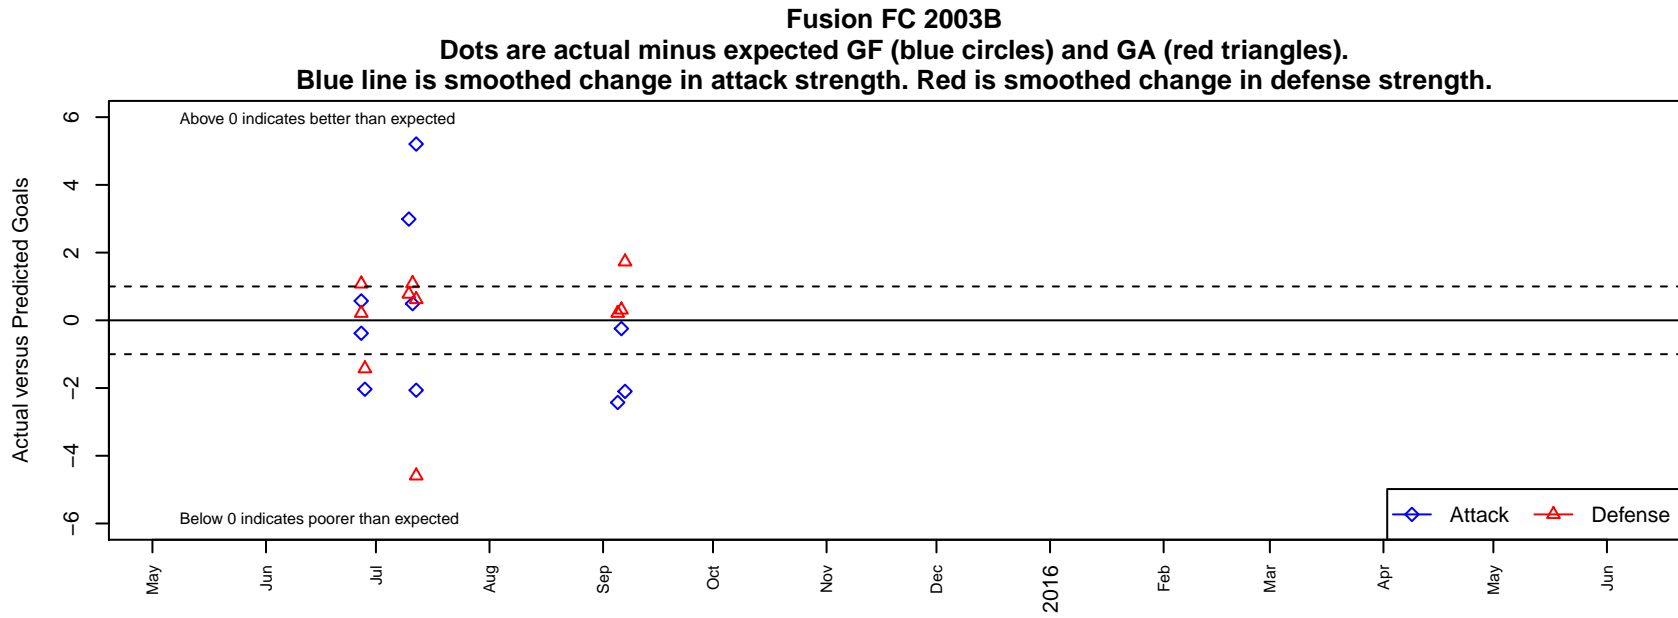

# Fusion FC 2003B

Fusion FC  
 , BC  
 B03 total strength=1023  
 attack=3.37 defense=1.39

alt names used:

Venues played:  
 2015 RVS Classic BU13  
 2015 Seattle United Cup BU13  
 2015 Labor Day Cup BU13 Gold

**attack and defense variance (black dot)  
relative to other teams  
and top 10 in region**

**attack and defense rating  
relative to others at age  
and all opponents in last 13 months**

**attack and defense rating  
relative to others at age  
and all opponents in last 13 months**

**Performance relative to 13 month average**

average number of goals per game relative to expected

**Performance relative to 13 month average**

average number of goals per game relative to expected

lot. A=Neither has attack advantage, B=Opponent has both attack and defense advantage, C=Opponent has both attack and defense disadvantage, D=Both have